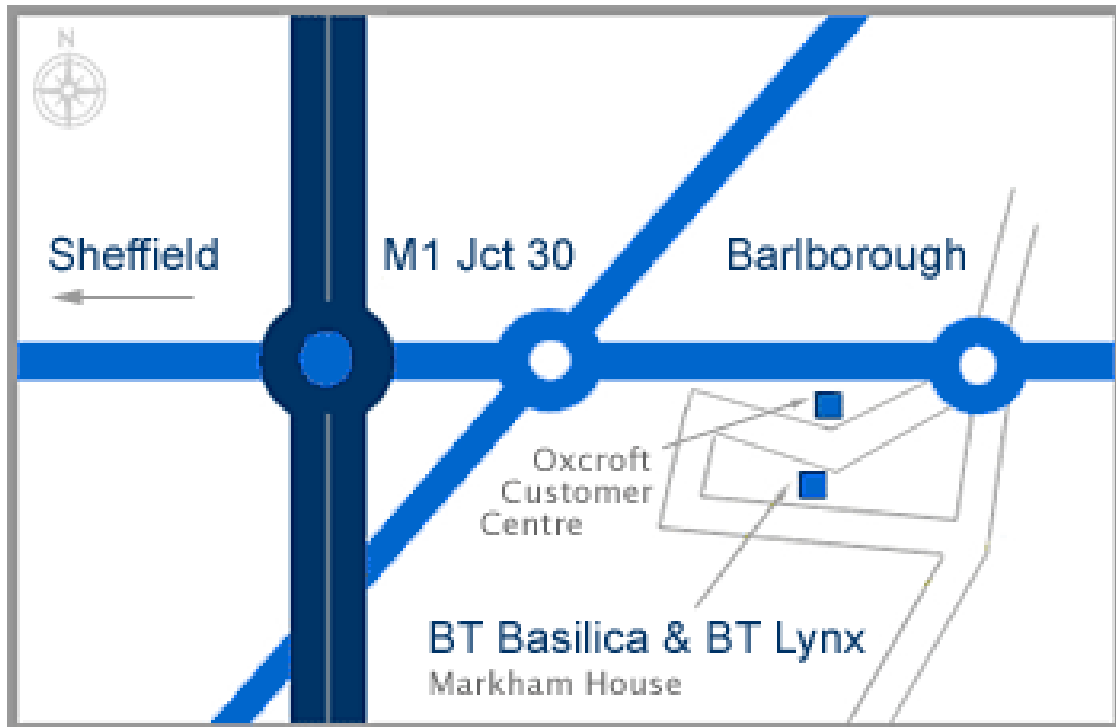

## Directions to BT Basilica & BT Lynx - Barlborough

### From the M1 Northbound & Southbound

On reaching the roundabout from Junction 30 of the M1 take the exit signposted Newark A616.

Go straight over the next roundabout following the signs for A616 and Barlborough Links.

At the next roundabout take the 4<sup>th</sup> exit, Midland Way, into the Barlborough Links Business Park.

Main Reception can be found on the right hand side of the road in the Oxcroft Customer Centre.