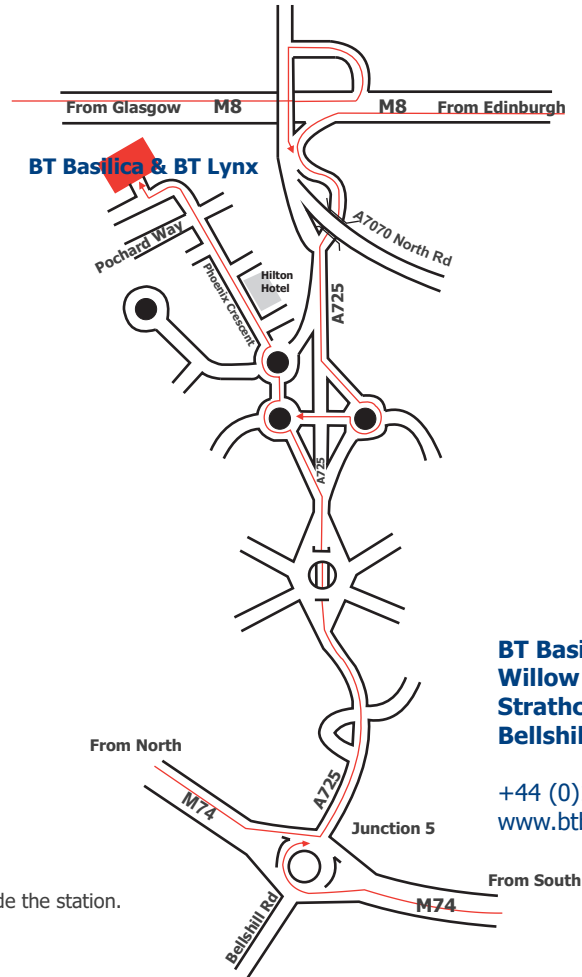

From Edinburgh

Traveling West along the A8 towards Glasgow take exit A725 for East Kilbride/Coatbridge/Bellshill, as you travel up the slip the road merges onto the A725. Take the next exit for Strathclyde Business Park at top of the slip turn right (going over A725), then turn right at next mini roundabout and carry straight on down into Strathclyde Business Park. Go straight through next roundabout onto Phoenix Crescent driving along behind Hilton hotel. Willow House is situated in Kestrel View which is 3rd on the right off Phoenix Crescent.

From the South

Traveling North along the M74 towards Stirling and the North. Take Junction 5 exit sign posted A725 East Kilbride/Bellshill/Coatbridge, keep to the middle lane approaching the controlled roundabout and take the 3rd exit for A8 Edinburgh. Carry straight on until the 3rd exit off the A725 sign posted Strathclyde Business Park. At top of slip carry straight on and down the hill into Strathclyde Business Park and at the next roundabout take the 2nd exit onto Phoenix Crescent driving behind the Hilton Hotel. Willow House is situated in Kestrel View which is 3rd on the right off Phoenix Crescent.

By Rail

Bellshill Station 1 Mile to BT Basilica & BT Lynx by car. Taxis are available outside the station.

By Air

Glasgow Airport - 30 minute taxi ride to BT Basilica & BT Lynx
Edinburgh Airport - 45 minute taxi ride to BT Basilica & BT Lynx

BT Basilica & BT Lynx
Willow House, Kestrel View
Strathclyde Business Park
Bellshill MI4 3PB

+44 (0)1698 505600
www.btbasilicalynx.com